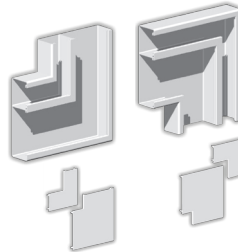

CAT 5 140/2

PROFILE LENGTHS	PART No.
3.0 metre	CAT 5 140.2130
6.0 metre	CAT 5 140.2140
Includes covers	

ACCESSORIES*

ENDCAPS	PART No.
90 Endcap	CAT 5 140.0620
45 Endcap-Left	CAT 5 140.2600
45 Endcap Right	CAT 5 140.2610

CORNERS	PART No.
Internal Corner	CAT 5 140.2300
External Corner*	CAT 5 140.2310
*Covers Included	

FLAT BEND	PART No.
Flat Bend Internal	CAT 5 140.2400
Flat Bend External	CAT 5 140.2410
Covers Included	

JOINER	PART No.
Joiner PAIR	CAT 5 10.0100

TEE JUNCTION	PART No.
Tee Junction - data left	CAT 5 140.2500
Tee Junction - data right	CAT 5 140.2510

FIXING PLATES	PART No.
70mm Large Outlet PAIR	70.0040
38mm Small Outlet PAIR	38.0040