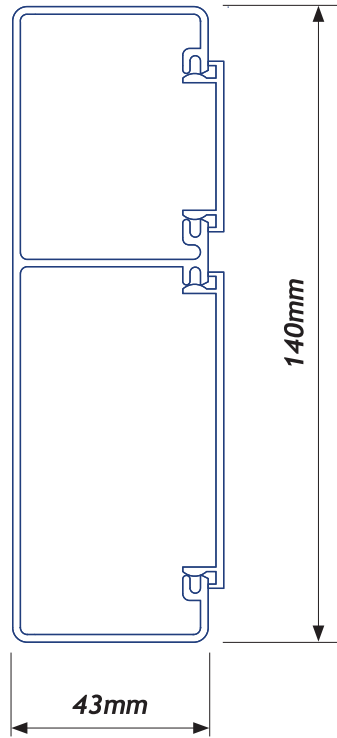

CAT 5 140/2

PROFILE LENGTHS	PART No.
3.0 metre	CAT 5 140.2130
6.0 metre	CAT 5 140.2140
Includes covers	

ACCESSORIES*

ENDCAPS	PART No.
90 Endcap	CAT 5 140.0620
45 Endcap-Left	CAT 5 140.2600
45 Endcap Right	CAT 5 140.2610

CORNERS	PART No.
Internal Corner	CAT 5 140.2300
External Corner*	CAT 5 140.2310
*Covers Included	

FLAT BEND	PART No.
Flat Bend Internal	CAT 5 140.2400
Flat Bend External	CAT 5 140.2410
Covers Included	

JOINER	PART No.
Joiner PAIR	CAT 5 10.0100

TEE JUNCTION	PART No.
Tee Junction - data left	CAT 5 140.2500
Tee Junction - data right	CAT 5 140.2510

FIXING PLATES	PART No.
70mm Large Outlet PAIR	70.0040
38mm Small Outlet PAIR	38.0040

COLUMN SURROUNDS	PART No.
Surround 2 Corner	CAT 5 140.2920
Surround 3 Corner	CAT 5 140.2930
Surround 4 Corner	CAT 5 140.2940

*IMAGES ARE NOT TO SCALE / PROPORTION

0800 828 914

15 Patiki Road, Avondale, Auckland, NZ