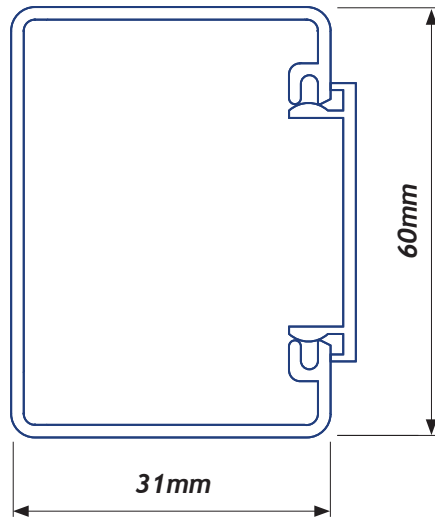

# CAT 5 60/1

PROFILE LENGTHS	PART No.
3.1 metre	CAT 5 60.1130
6.2 metre	CAT 5 60.1160
Includes covers	

## ACCESSORIES\*

ENDCAPS	PART No.
90 Endcap	CAT 5 60.0620
45 Endcap-Left	CAT 5 60.0600
45 Endcap-Right	CAT 5 60.0600

TEE JUNCTION	PART No.
Tee Junction	CAT 5 60.1500

CORNERS	PART No.
Internal Corner	CAT 5 60.1300
External Corner*	CAT 5 60.1310
*Cover Included	

FIXING PLATES	PART No.
38mm Small Outlet PAIR	38.0040

FLAT BEND	PART No.
Flat Bend	CAT 5 60.1400
Cover Included	

COLUMN SURROUNDS	PART No.
Surround 2 Corner	CAT 5 60.1920
Surround 3 Corner	CAT 5 60.1930
Surround 4 Corner	CAT 5 60.1940