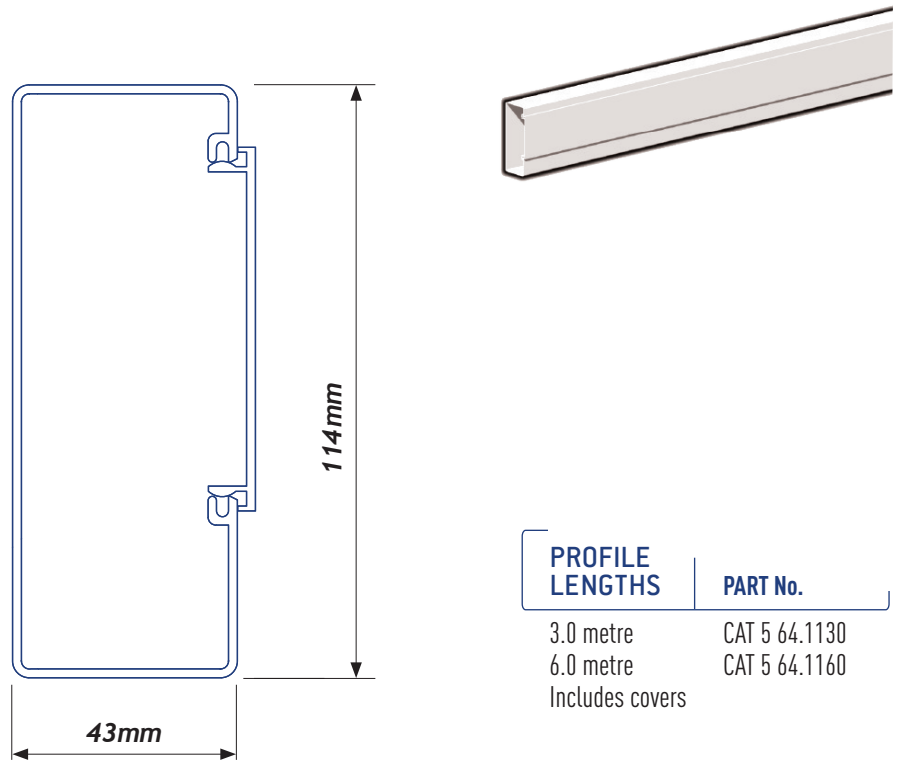

CAT 5 64/115/1

PROFILE LENGTHS	PART No.
3.0 metre	CAT 5 64.1130
6.0 metre	CAT 5 64.1160
Includes covers	

ACCESSORIES*

ENDCAPS	PART No.
90 Endcap	CAT 5 64.1620
45 Endcap-Left	CAT 5 64.1600
45 Endcap-Right	CAT 5 64.1610

CORNERS	PART No.
Internal Corner	CAT 5 64.1300
External Corner*	CAT 5 64.1310
*Cover Included	

FLAT BEND	PART No.
Flat Bend Internal	CAT 5 64.1400
Flat Bend External	CAT 5 64.1410
Cover Included	

JOINER	PART No.
Joiner PAIR	CAT 5 10.0100

TEE JUNCTION	PART No.
Tee Junction Left	CAT 5 64.1500
Tee Junction Right	CAT 5 64.1510

FIXING PLATES	PART No.
70mm Large Outlet PAIR	70.0040

COLUMN SURROUNDS	PART No.
Surround 2 Corner	CAT 5 64.1920
Surround 3 Corner	CAT 5 64.1930
Surround 4 Corner	CAT 5 64.1940