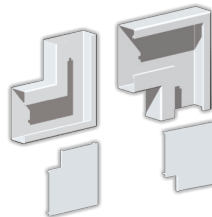

CAT 5 64/115/1

PROFILE LENGTHS	PART No.
3.0 metre	CAT 5 64.1130
6.0 metre	CAT 5 64.1160
Includes covers	

ACCESSORIES*

ENDCAPS	PART No.
90 Endcap	CAT 5 64.1620
45 Endcap-Left	CAT 5 64.1600
45 Endcap-Right	CAT 5 64.1610

CORNERS	PART No.
Internal Corner	CAT 5 64.1300
External Corner*	CAT 5 64.1310
*Cover Included	

FLAT BEND	PART No.
Flat Bend Internal	CAT 5 64.1400
Flat Bend External	CAT 5 64.1410
Cover Included	

JOINER	PART No.
Joiner PAIR	CAT 5 10.0100

TEE JUNCTION	PART No.
Tee Junction Left	CAT 5 64.1500
Tee Junction Right	CAT 5 64.1510

FIXING PLATES	PART No.
70mm Large Outlet PAIR	70.0040

COLUMN SURROUNDS	PART No.
Surround 2 Corner	CAT 5 64.1920
Surround 3 Corner	CAT 5 64.1930
Surround 4 Corner	CAT 5 64.1940