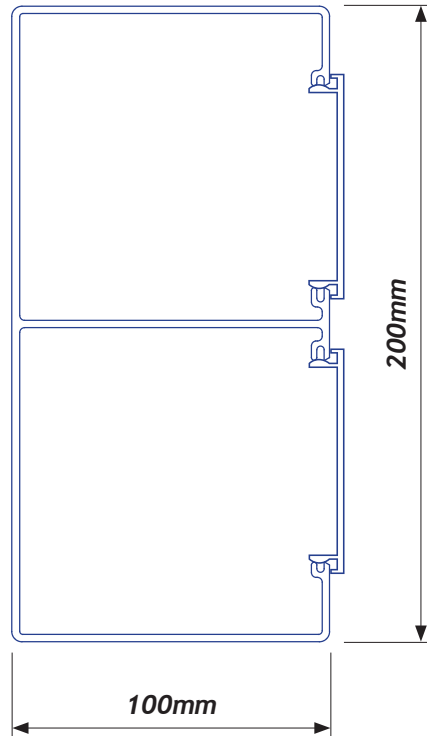

CAT 6A 200/2

PROFILE LENGTHS	PART No.
3.0 metre	CAT 6A 200.2136
6.0 metre	CAT 6A 200.2166
Includes covers	

ACCESSORIES*

ENDCAPS	PART No.
90 Endcap	CAT 6A 200.0626
45 Endcap-Left / Right	CAT 6A 200.2606

TEE JUNCTION	PART No.
Tee Junction - data left	CAT 6A 200.2506
Tee Junction - data right	CAT 6A 200.2516

CORNERS	PART No.
Internal Corner	CAT 6A 200.2306
External Corner*	CAT 6A 200.2316
*Covers Included	

FIXING PLATES	PART No.
70mm Large Outlet PAIR	70.0040

FLAT BEND	PART No.
Flat Bend	CAT 6A 200.2406
Covers Included	

COLUMN SURROUNDS	PART No.
Surround 2 Corner	CAT 6A 200.1926
Surround 3 Corner	CAT 6A 200.1946
Surround 4 Corner	CAT 6A 200.1946

JOINER	PART No.
Joiner Specific PAIR	CAT 6A 200.0106

0800 828 914

15 Patiki Road, Avondale, Auckland, NZ