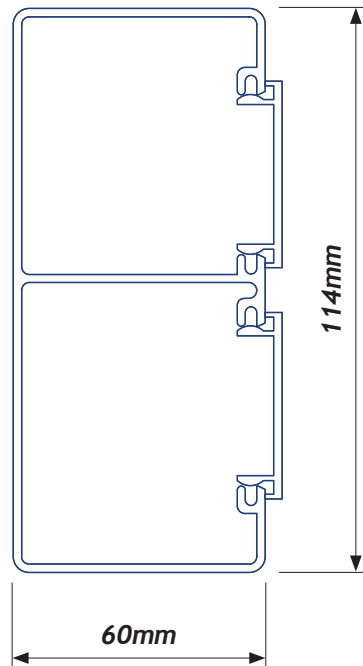

CAT 6 115/2

PROFILE LENGTHS	PART No.
3.0 metre	CAT 6 115.2136
6.0 metre	CAT 6 115.2166
Includes covers	

ACCESSORIES*

ENDCAPS	PART No.
90 Endcap	CAT 6 115.2626
45 Endcap-Left / Right	CAT 6 115.2606

TEE JUNCTION	PART No.
Tee Junction - data left	CAT 6 115.2506
Tee Junction - data right	CAT 6 115.2516

CORNERS	PART No.
Internal Corner	CAT 6 115.2306
External Corner*	CAT 6 115.2316
*Covers Included	

FIXING PLATES	PART No.
38mm Small Outlet PAIR	38.0040

FLAT BEND	PART No.
Flat Bend*	CAT 6 115.2616
Covers Included	

COLUMN SURROUNDS	PART No.
Surround 2 Corner	CAT 6 115.1926
Surround 3 Corner	CAT 6 115.1946
Surround 4 Corner	CAT 6 115.1946

JOINER	PART No.
Joiner PAIR	CAT 6 10.0106

0800 828 914

15 Patiki Road, Avondale, Auckland, NZ