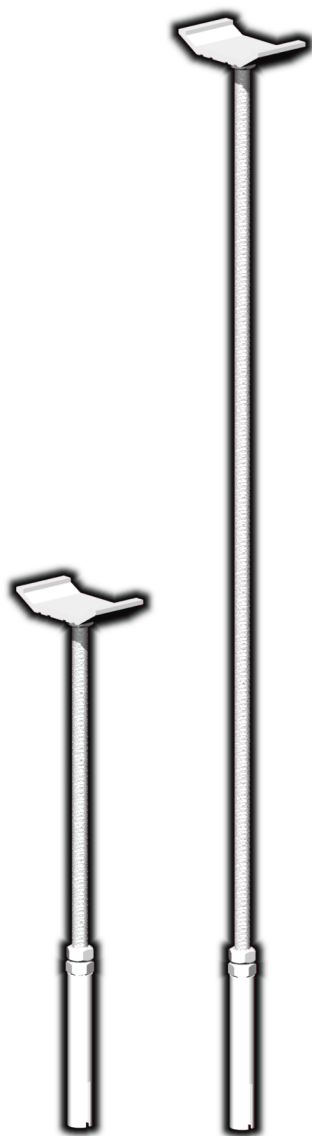

C6/105/2 COLUMN PROFILE

Profile Length
includes Covers
and Floor Mount
Brackets
3.1m - 105.2236
6.2m - 105.2266

Compression Jacks
300mm - 15.3000
600mm - 15.6000

PVC Ceiling Flange
105.2256

Power and Data
Fixing Plates
70.0040
(Pairs)

Floor Mounting
Brackets
105.2456
Supplied fixed to
rectangular
column profiles