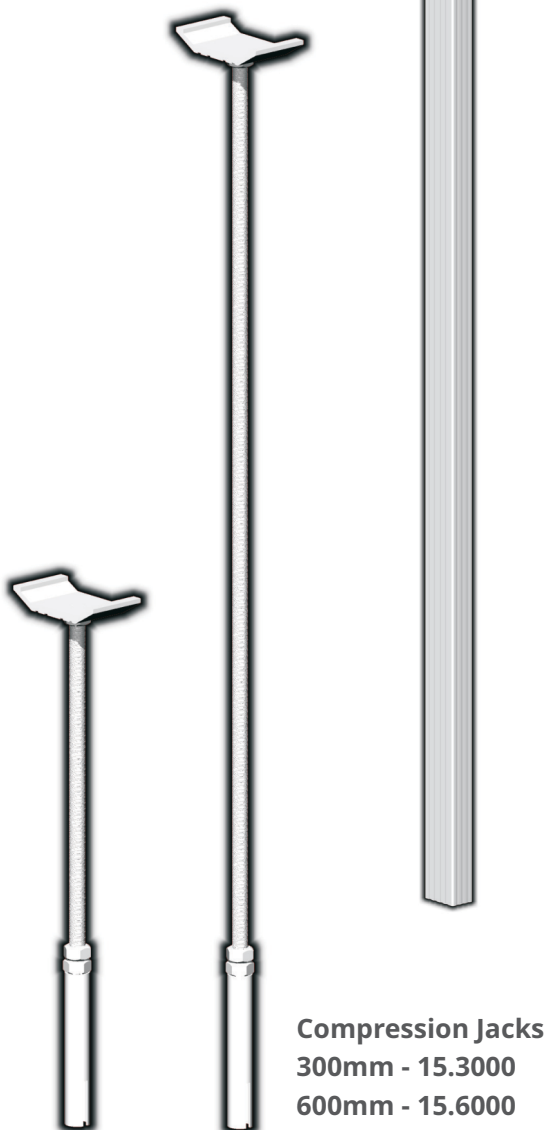

# CAT 5/45/2

## CAT 5 COLUMN PROFILE

Profile Length  
includes Covers  
and Floor Mount  
Brackets  
3.1m - 45.2230  
6.2m - 45.2260

Trunking accepts  
Slimline/Worktop  
Power and Data  
fittings.

PVC Ceiling Flange  
45.2250

Power and Data  
Fixing Plates  
45.0040  
(Pairs)

Floor Mounting  
Brackets  
45.2450  
Supplied fixed to  
rectangular  
column profiles