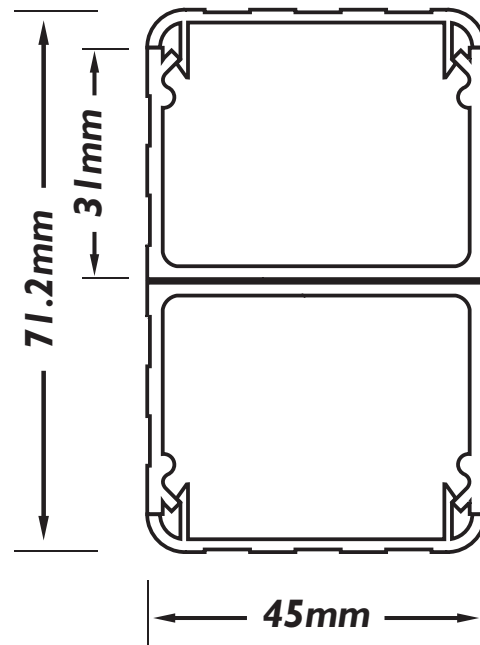

# CAT 5/45/2

## CAT 5 COLUMN PROFILE

Profile Length  
includes Covers  
and Floor Mount  
Brackets  
3.1m - 45.2230  
6.2m - 45.2260

Trunking accepts  
Slimline/Worktop  
Power and Data  
fittings.

PVC Ceiling Flange  
45.2250

Power and Data  
Fixing Plates  
45.0040  
(Pairs)

Floor Mounting  
Brackets  
45.2450  
Supplied fixed to  
rectangular  
column profiles