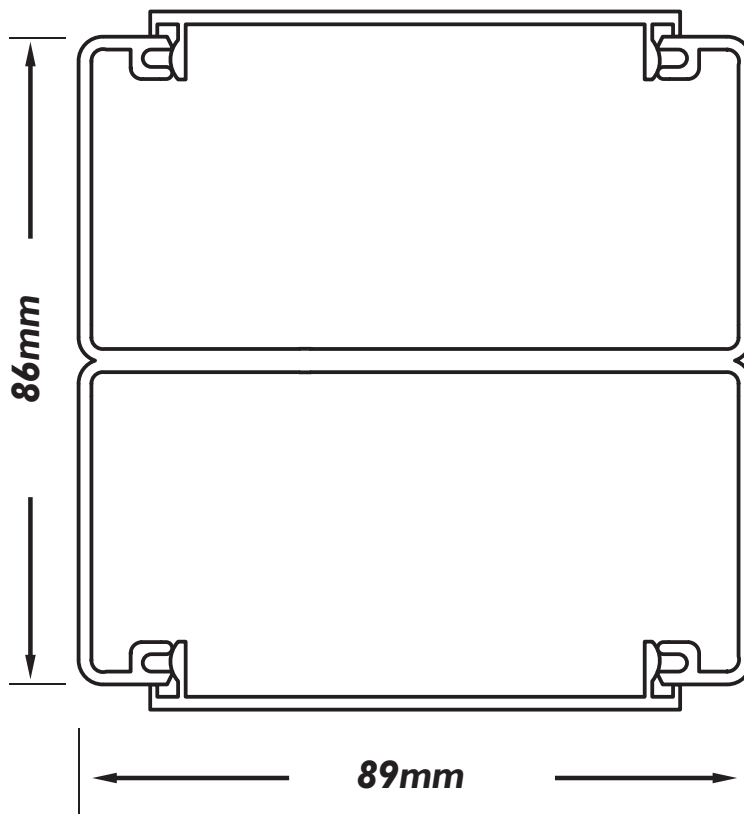

C5/90/2 COLUMN PROFILE

Profile Length
includes Covers
and Floor Mount
Brackets
3.1m - 90.2230
6.2m - 90.2260

Trunking accepts Standard Power
and Data fittings.

Compression Jacks
300mm - 15.3000
600mm - 15.6000

PVC Ceiling Flange
90.2250

Power and Data
Fixing Plates
70.0040
(Pairs)

Floor Mounting
Brackets
90.2450
Supplied fixed to
rectangular
column profiles