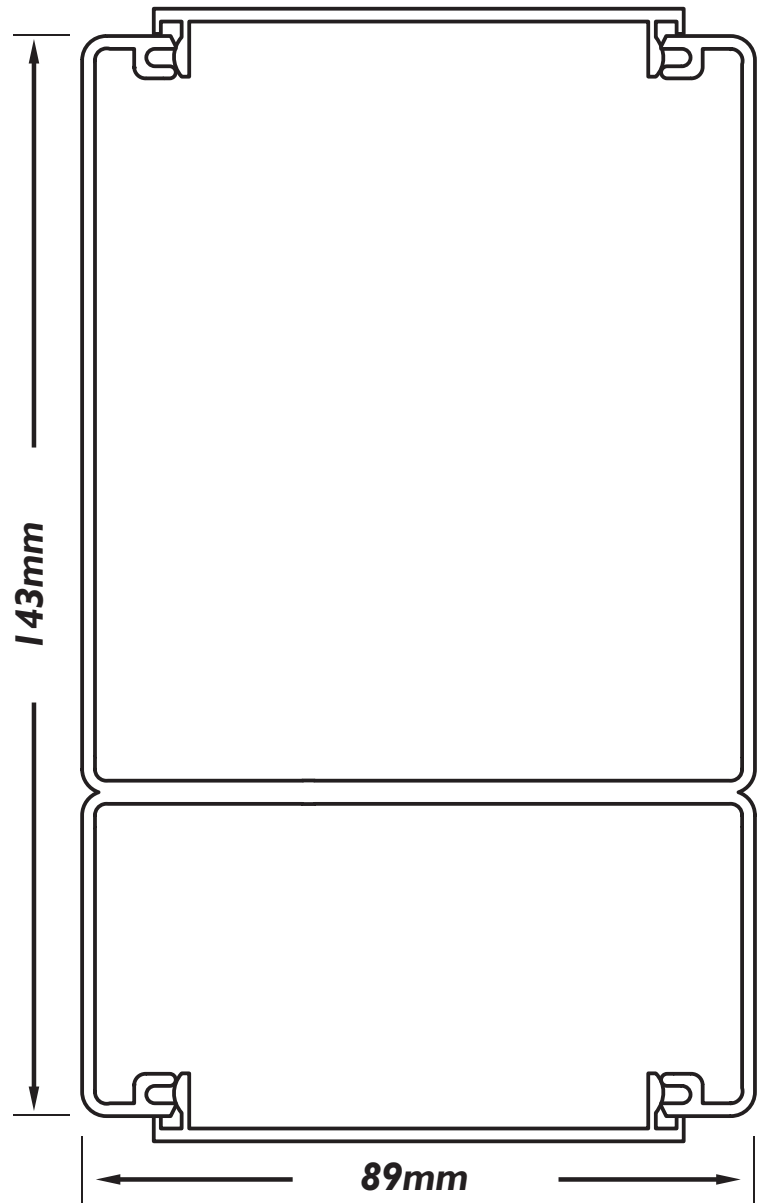

CAT 6A/145/2 CAT 6A COLUMN PROFILE

Profile Length
includes Covers
and Floor Mount
Brackets
3.1m - 145.2236
6.2m - 145.2266

Trunking accepts Standard Power
and Data fittings.

Compression Jacks
300mm - 15.3000
600mm - 15.6000

PVC Ceiling Flange
145.2256

Power and Data
Fixing Plates
70.0040
(Pairs)

Floor Mounting
Brackets
90.2450
Supplied fixed to
rectangular
column profiles