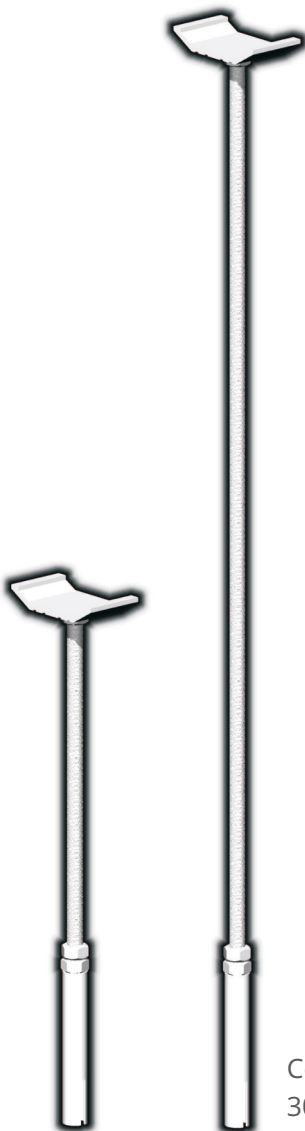

CAT 6A/145/2 CAT 6A COLUMN PROFILE

Profile Length
includes Covers
and Floor Mount
Brackets
3.1m - 145.2236
6.2m - 145.2266

Trunking accepts Standard Power
and Data fittings.

Compression Jacks
300mm - 15.3000
600mm - 15.6000

PVC Ceiling Flange
145.2256

Power and Data
Fixing Plates
70.0040
(Pairs)

Floor Mounting
Brackets
90.2450
Supplied fixed to
rectangular
column profiles